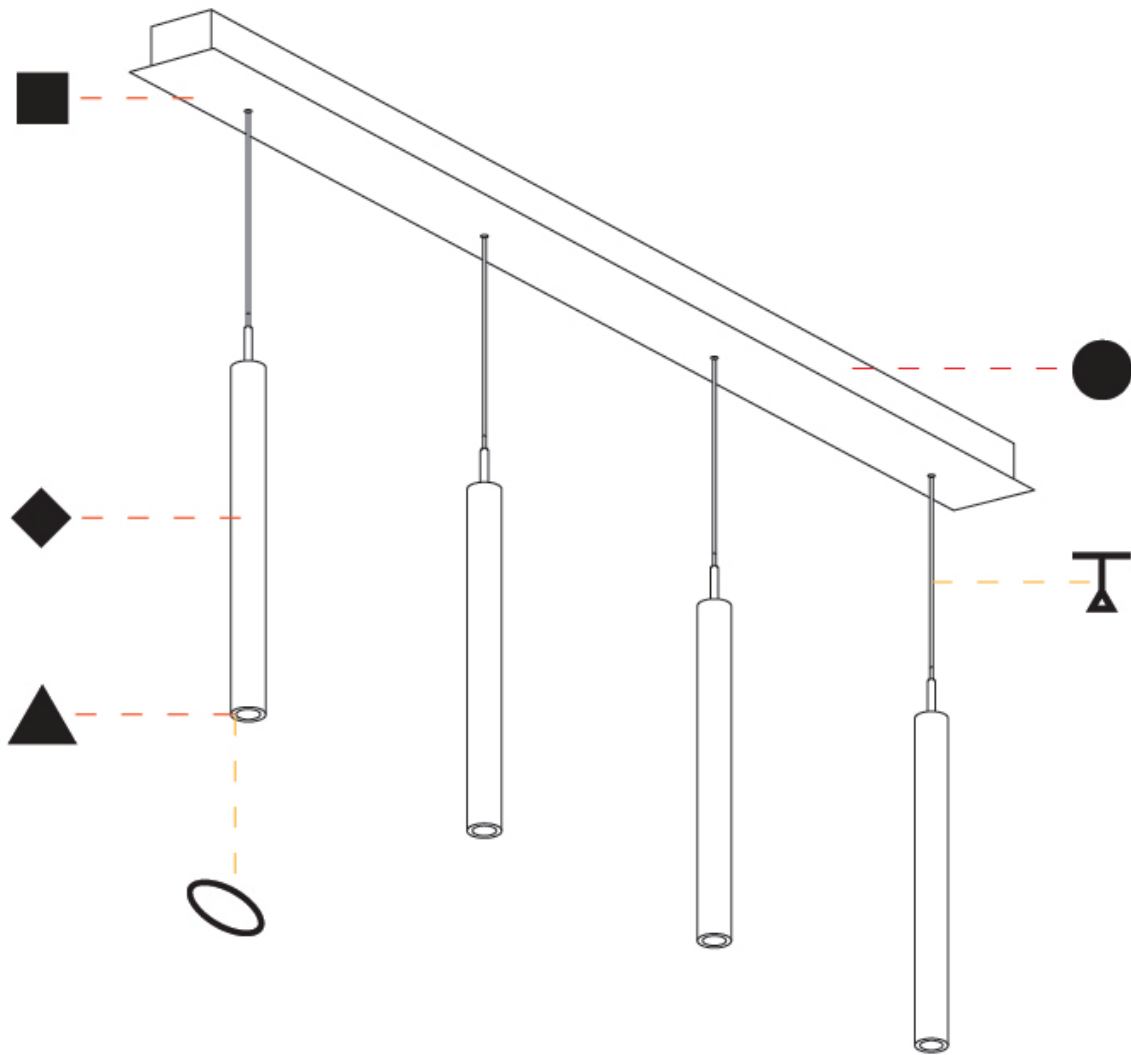

A

G-MINI CHANNEL HANGOVER SUSPENSION

A300619-

base number LED Dimming Finishes (Diamond) Finishes (Triangle) Finishes (Circle) Finish Options Shine Ring Beam Angle Options Cable Options

- To build a product code in our configurator select the specify button on the base model # product page
- To build a manual product code on this datasheet choose from the options listed below in blue font and add the suffix to the base model #

GENERAL

Series: G-Mini Channel
 Subseries: G-Mini Channel Hangover
 Brand: Prolight
 Division: Architectural
 Mounting Type: Suspension
 Mounting Location: Ceiling
 Subcategory: Spots

PHYSICAL

Shape: Cylinder
 Diameter (mm): 28
 Diameter (in): 1 1/8
 Length (mm): 1200
 Length (in): 47 1/4
 Height (mm): 300
 Height (in): 11 13/16
 Light Distribution: Direct
 Diffuser: Shine Ring - NOR / OPL / YEL / ORA / RED / BLU / GRN
 Fixture Finish: SSR / BKV / CWI / CRY / HAB / UFT / ITA / RUA / FTG / MYG / LOD / PUS / FRO / FUP / KIA / POP / BLS / SPG / MEY / GOH / GUM / CHC / COM / ABZ / JAG / OBR / MOS / ROR
 Accent Finish: NOF / COP / MIR / SSS
 Fixture Material: Extruded Aluminum / Steel
 Cable Details: 2,000mm/78 3/4" / 4,000mm/157 1/2" - Cable, Black, Green, Orange, Red, White