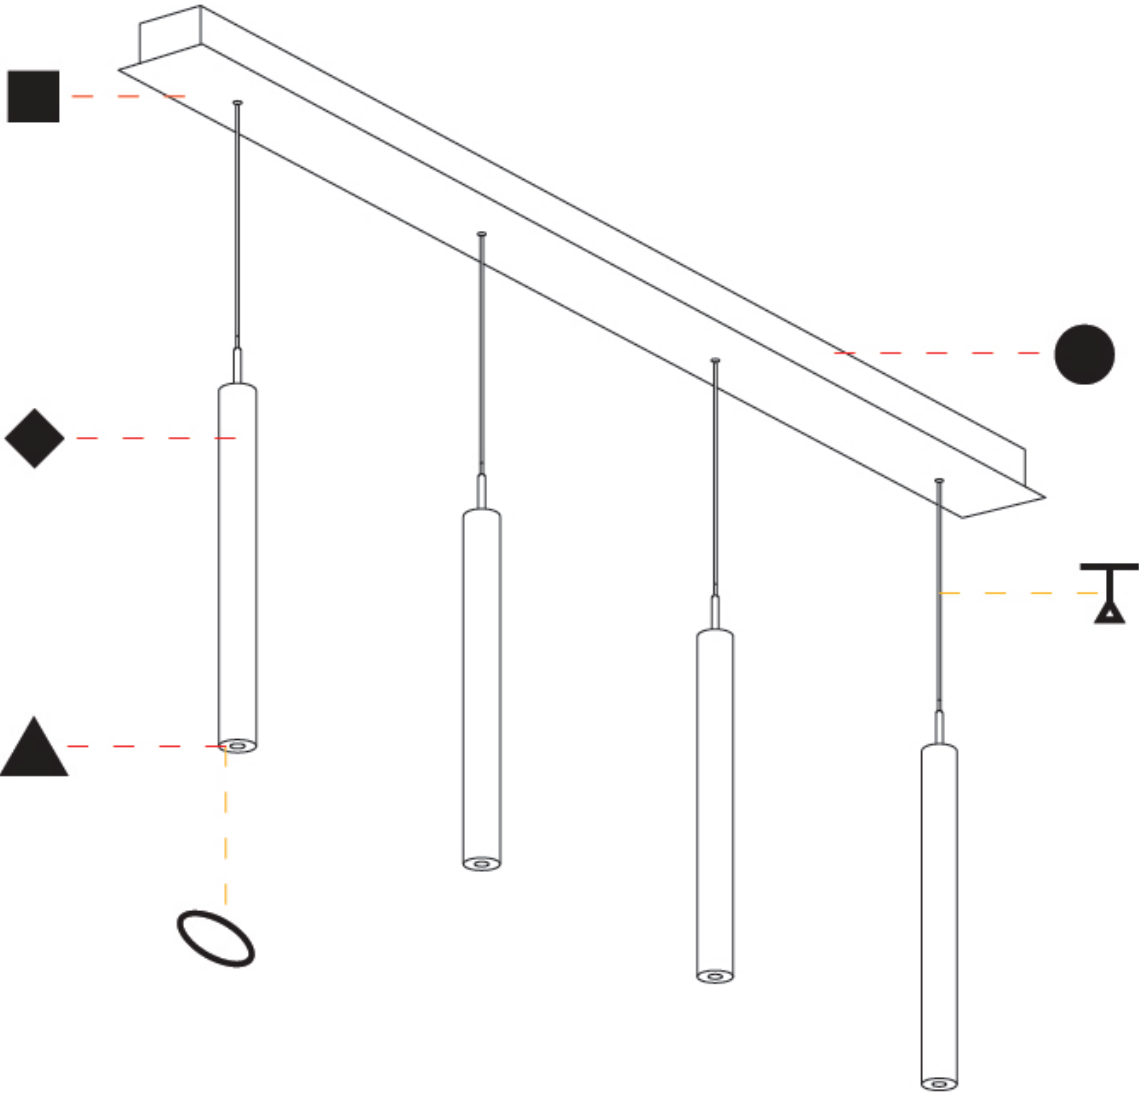

G-MINI CHANNEL HANGOVER SUSPENSION

A300619-

PROJECT	_____
TYPE	_____
SPECIFIER	_____
QUANTITY	_____
DATE	_____

A